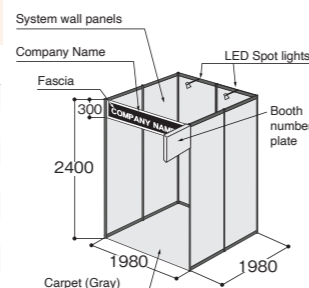

*Will not provide system wall panels and booth number plate if no adjacent booth.

ex:1booths

ex:2booths

Compact Booth

Can not apply 2 booths or more.

1 booth=4㎡(2m×2m)

Early Bird JPY 260,290
Ordinary JPY 283,060

Carpet (Gray)	4㎡
Back (White system wall panel H2.7m, Black pole) *	○
Side (White system wall panel H2.7m, Black pole) *	○
Booth number plate *	○
300W main electrical power supply (a breaker switch only - no outlet)	300W
Fascia (Black)	1
Company name	1
Information desk	×
Folding chair	×
LED spot lights	2