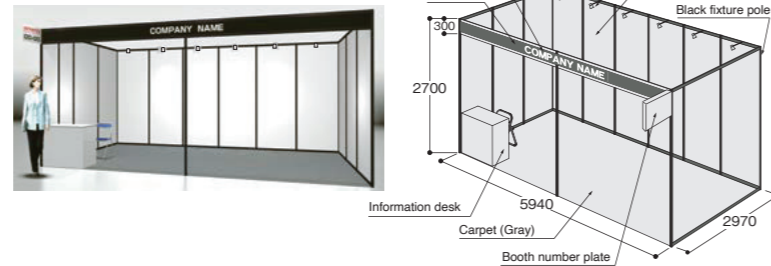

3 booth=27㎡(3m×9m)

Early Bird JPY 1,561,100
Ordinary JPY 1,726,100

4 booth=36㎡(3m×12m)

Early Bird JPY 2,067,900
Ordinary JPY 2,287,900

	1booth	2booth	3booth	4booth
Carpet (Gray)	9㎡	18㎡	27㎡	36㎡
Back (White system wall panel H2.7m, Black pole) *	○	○	○	○
Side (White system wall panel H2.7m, Black pole) *	○	○	○	○
Booth number plate *	○	○	○	○
300W main electrical power supply (a breaker switch only - no outlet)	300W	600W	900W	1200W
Fascia (Black)	1	1	1	1
Company name	1	1	1	1
Information desk	1	1	1	1
Folding chair	1	1	1	1
LED spot lights	3	6	9	12

*Will not provide system wall panels and booth number plate if no adjacent booth.

ex:1booths

ex:2booths

Compact Booth

Can not apply 2 booths or more.

1 booth=4㎡(2m×2m)

Early Bird JPY 260,290
Ordinary JPY 283,060

Carpet (Gray)	4㎡
Back (White system wall panel H2.7m, Black pole) *	○
Side (White system wall panel H2.7m, Black pole) *	○
Booth number plate *	○
300W main electrical power supply (a breaker switch only - no outlet)	300W
Fascia (Black)	1
Company name	1
Information desk	×
Folding chair	×
LED spot lights	2