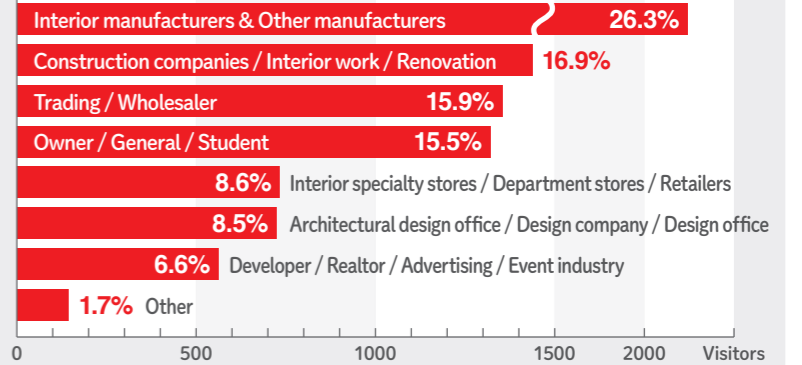

JAPANTEX2024 Achievements

New business opportunities.

Total number of visitors (Including joint exhibitions)

39,491 Visitors

Interior Coordinator **1,051** Visitors

Architects **576** Visitors

Window Treatment Planners **500** Visitors

Interior Planner **111** Visitors

JAPANTEX2024 Visitors (8,515 registrants)

Exhibitor's 96.9% Exhibition had a good effect.	Of exhibitor's 96.9% Will Consider Exhibiting	Of visitors 96.1% Was satisfied.
--	--	---