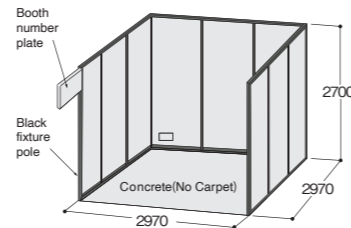

*System fixture poles are aluminum painted black.

Free Booth

1 booth=9㎡(3m×3m)

Early Bird JPY 440,000
Ordinary JPY 495,000

Carpet	CAUTION You must install floor covering such as carpets.	×
Back (White system wall panel H2.7m, Black pole) *		○
Side (White system wall panel H2.7m, Black pole) *		○
Booth number plate *		○
300W main electrical power supply (a breaker switch only - no outlet)	300W	

*Will not provide system wall panels and booth number plate if no adjacent booth.

Packaged Booth

1-4 booth units

1 booth=9㎡(3m×3m)

Early Bird JPY 540,900
Ordinary JPY 595,900

2 booth=18㎡(3m×6m)

Early Bird JPY 1,052,100
Ordinary JPY 1,162,100