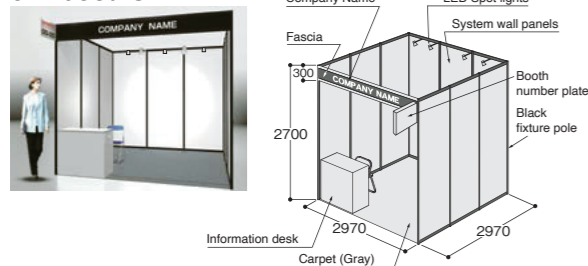

Packaged Booth

1-4 booth units

1 booth=9㎡(3m×3m)

Early Bird JPY 540,900
Ordinary JPY 595,900

2 booth=18㎡(3m×6m)

Early Bird JPY 1,052,100
Ordinary JPY 1,162,100

3 booth=27㎡(3m×9m)

Early Bird JPY 1,561,100
Ordinary JPY 1,726,100

4 booth=36㎡(3m×12m)

Early Bird JPY 2,067,900
Ordinary JPY 2,287,900

	1booth	2booth	3booth	4booth
Carpet (Gray)	9㎡	18㎡	27㎡	36㎡
Back (White system wall panel H2.7m, Black pole) *	○	○	○	○
Side (White system wall panel H2.7m, Black pole) *	○	○	○	○
Booth number plate *	○	○	○	○
300W main electrical power supply (a breaker switch only - no outlet)	300W	600W	900W	1200W
Fascia (Black)	1	1	1	1
Company name	1	1	1	1
Information desk	1	1	1	1
Folding chair	1	1	1	1
LED spot lights	3	6	9	12

*Will not provide system wall panels and booth number plate if no adjacent booth.

ex:1booths

ex:2booths