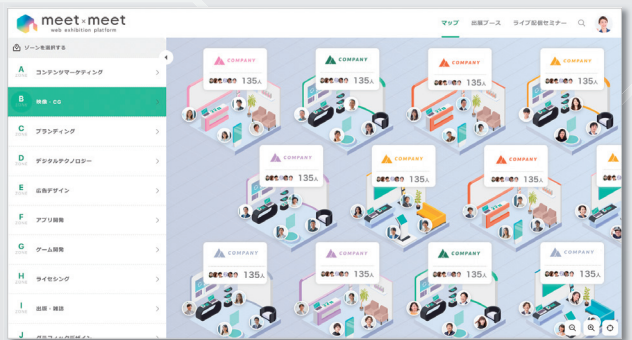

JAPANTEX ONLINE

JAPANTEX Online Exhibition

Oct.20^{WED} to 22^{FRI}
From Oct.23^{SAT} **Exhibition Archive**
Nov.17^{WED} to 19^{FRI} (tentative)

The JAPANTEX Online Exhibition will take place ahead of the actual event, which is scheduled to be held at Tokyo Big Sight in November. Just like the actual event, visitors will be able to talk directly with exhibitors and ask about product features as well as negotiate business deals. Enabling visitors to talk face to face with the exhibitors, the online exhibition will virtually offer the same experience as the real thing. Participating both online and in real life will mean increased business opportunities.

Features of JAPANTEX Online Exhibition

- Screen accommodating up to 6 participants (and up to 10 standbys) with a function for scheduling private business meetings
- Online seminars (up to 50 seminars) ● Video streaming (up to 50 videos)
- Brochure downloads (up to 10) ● List of people who accessed your booth

The contents of your entire exhibit can be changed for the second exhibition.

Schedule

- 6/25^{FRI} **Early bird application deadline**
  *Send your completed application form by mail.
- 7/20^{TUE} **Application deadline**
  *Send your completed application form by mail.
- 10/20^{WED} to 22^{FRI} **First online exhibition**
- From 10/23^{SAT} **Start of exhibition archive**
- 11/17^{WED} to 19^{FRI} **Second online exhibition (tentative)**
  Opening day of real exhibition at Tokyo Big Sight

Exhibit fee (including tax)

Online Exhibition only
Early Bird JPY **352,000**   Ordinary JPY **385,000**

Online Exhibition + Real Exhibition

50% of the exhibit fee for the online exhibition will be deducted from the exhibit fee for the real exhibition.

*For more information about exhibit fees, see the application form.

NIF Nippon Interior Fabrics Association